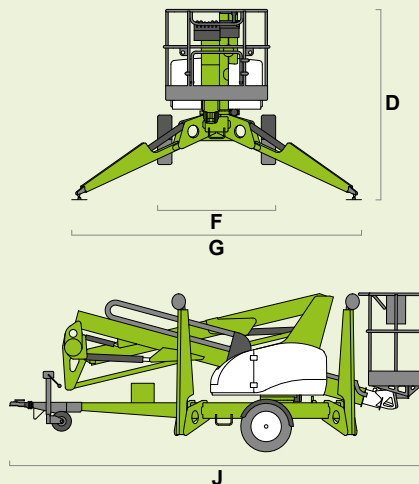

niftylift

TM42T

(A) 48ft 6in

(B) 42ft

(C) 25ft

500lbs

4ft 7in x 2ft 4in

(D) 6ft 7in

(F) 5ft 3in

(G) 12ft 6in

(J) 18ft 3in

Option

3915lbs

niftylift
 1525 S. Buncombe Road,
 Greer, SC - 29651
 United States
 1-800-643-8954
 usasales@niftylift.com
 www.niftylift.com