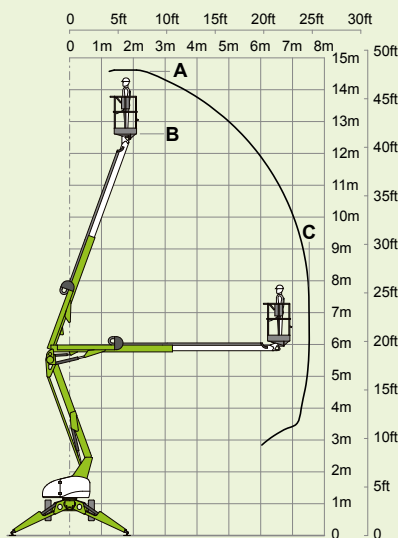

niftylift

TM42T

(A) 48ft 6in

(B) 42ft

(C) 25ft

500lbs

4ft 7in x 2ft 4in

(D) 6ft 7in

(F) 5ft 3in

(G) 12ft 6in

(J) 18ft 3in

Option

3915lbs

niftylift
 1525 S. Buncombe Road,
 Greer, SC - 29651
 United States
 1-800-643-8954
 usasales@niftylift.com
 www.niftylift.com